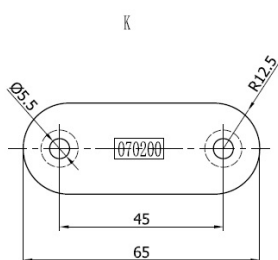

PRODUCT SHEET

Description:

Flat Fixed Rail Support, SS316-Brushed, $\varnothing 42,4 \times 2,0 \times 81 \text{mm}$

Item number:

22.10.399-0

Units	Box	Carton	HS Code	Barcode
Pcs.	4	40	8302419000	 5704866108508