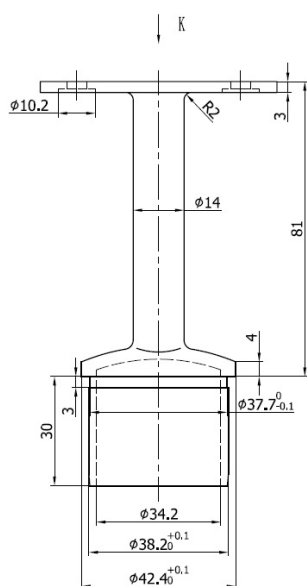

PRODUCT SHEET

Description:

Flat Fixed Rail Support, SS316-Brushed, $\varnothing 42,4 \times 2,0 \times 81 \text{mm}$

Item number:

22.10.399-0

Units	Box	Carton	HS Code	Barcode
Pcs.	4	40	8302419000	 5704866108508